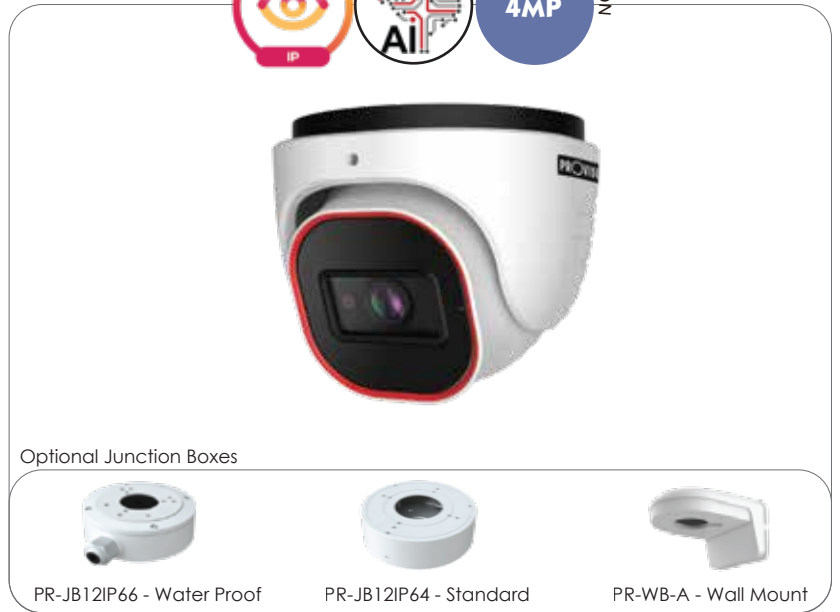

20M IR FIXED LENS DOME CAMERA

DI-340IPE-28

1/2.8" CMOS Sensor
2 Mega-Pixel
True Day & Night (IR Cut Removable)
H.265 (HEVC) Compression
0 Lux (IR On) Min. Illumination

ONVIF
True WDR
3D Noise Reduction
Motion Detection and Privacy Masking
AI Analytics (DDA + Face Detection)

Built-in Microphone
Audio Input
2.8mm Fixed Lens
20m IR Illumination
PoE Support

IP 67 Protection
Micro SD Card Support

Specifications

Camera	Video	Model	DI-340IPE-28
		Image Sensor	1/3" CMOS (16:9)
		Effective Pixels	2592X1520
		Electronic Shutter	1/25s ~ 1/100000s
		Frame Rate	1-25/30FPS In Normal Mode. 1-50/60FPS in HFR Mode***
		Day & Night	ICR
	Audio	Min. Illumination	Day: 0.1lux / Night: 0.005lux (@F1.6, AGC On) 0lux with IR on
		Audio compression	G.711A/G.711U
		Communication	One-way Audio
	Image Processing	Image Settings	AWB, AGC Adjustable, Exposure Mode (Auto) Sharpness, Saturation, Brightness & Contrast Adjustable
		Image Enhancement	True WDR (120dB), BLC, HLC, ROI
		Noise Reduction	3D-DNR
		Image Orientation	Mirror/Flip
		Privacy Zone	Yes
		Motion Detection	Yes
Compression	Analytics	Object Detection (Sterile Area, Line Crossing, Object Counting), Face Detection (10 Faces per frame), Camera Tampering	
	Video Compression	H.265S/H.264S*, H.265+/H.264+/H.265/H.264/MJPEG**	
	Resolution	4MP / 2K / 3MP / 2MP / 1MP / D1 / QVGA / CIF	
	Multi-Stream	Master Stream: 4MP(2592x1520) / 2K (2560x1440) / 3MP / 2MP / 1MP Sub-Stream: 1MP/QVGA/D1/CIF Third Stream: QVGA/D1/CIF (1~30fps)	
	Bit rate	64Kbps ~ 7Mbps@H.265 / 64Kbps ~ 8Mbps@H.264	
	Encode Mode	VBR/CBR	
	Image Quality	Five levels under VBR; Free adjustment under CBR	