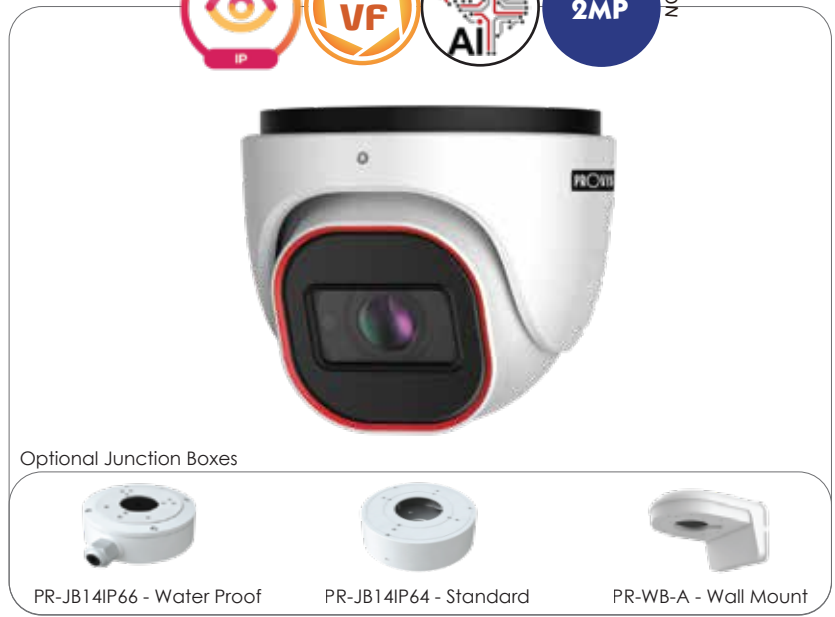

# 40M IR MVF LENS DOME CAMERA

## DI-320IPE-MVF

- |                                     |                                      |                            |                       |
|-------------------------------------|--------------------------------------|----------------------------|-----------------------|
| 1/2.9" CMOS Sensor                  | ONVIF                                | Built-in Microphone        | IP 67 Protection      |
| 2 Mega-Pixel                        | Digital WDR                          | Audio Input                | Micro SD Card Support |
| True Day & Night (IR Cut Removable) | 3D Noise Reduction                   | 2.8-12mm Motorized VF Lens |                       |
| H.265 (HEVC) Compression            | Motion Detection and Privacy Masking | 40m IR Illumination        |                       |
| 0 Lux (IR On) Min. Illumination     | Basic Analytics                      | PoE Support                |                       |