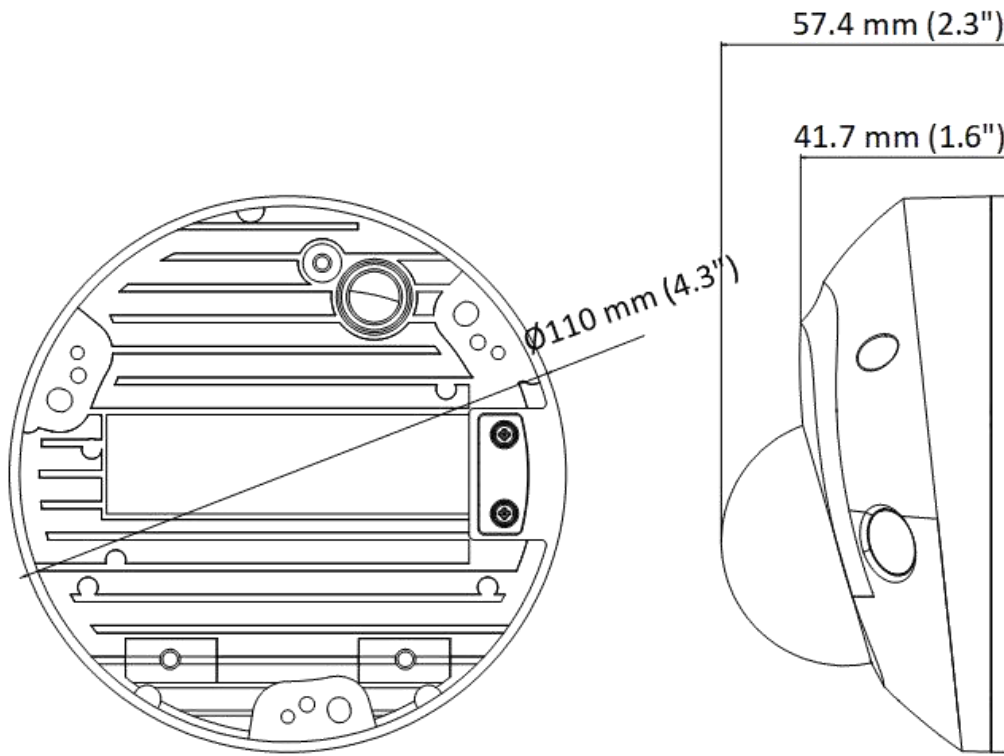

Unit: mm (inch)