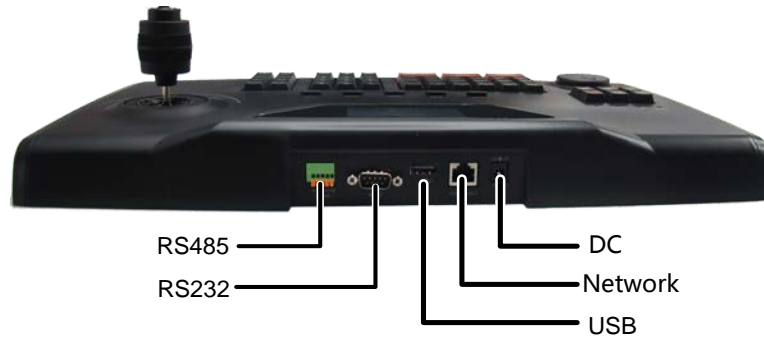

# Professional Surveillance Keyboard

KB-B100-N

KB-B100-N

## Key Features

- Support the screen display
- The four-dimensional joystick control
- Support key lock function
- Support multiple user permissions
- Support keyboard cascade function
- Single or multiple devices can be connected to the control

## Specifications

Product model	KB-B100-N
Joystick	four-dimensional joystick
Ethernet port	1 RJ-45 10 M / 100 M adaptive Ethernet port
USB Interface	1 USB2.0 interfaces
Serial Interface	1 RS-232, 2 RS-485
Power Supply	12V DC
Consumption	5W
Working Temperature	-10°C ~ + 55°C
Working Humidity	10% ~ 90%
Dimensions	47mm × 270mm × 440mm(1.9" × 10.6" × 17.3")
Weight	<1kg

## Interface figure