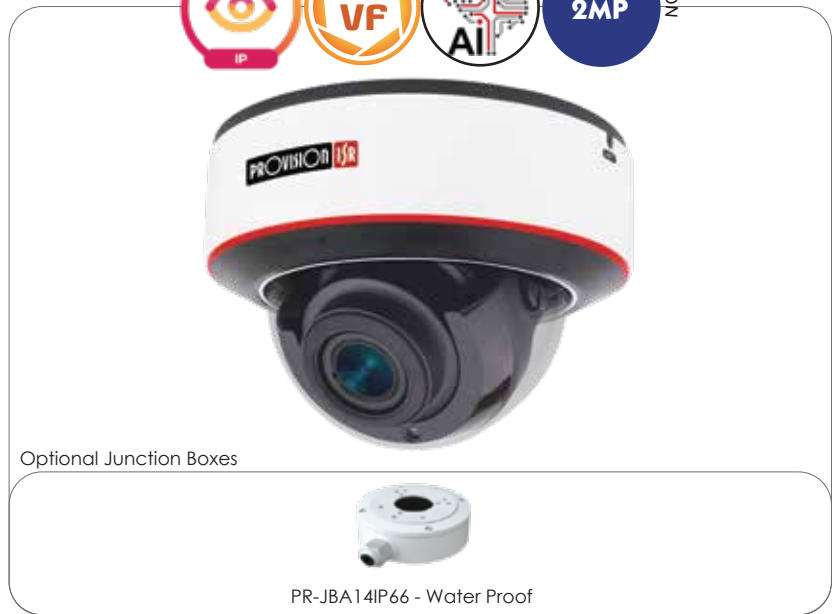

40M IR MVF LENS VANDAL PROOF DOME CAMERA

DAI-320IPE-MVF

1/2.8" CMOS Sensor
2 Mega-Pixel
True Day & Night (IR Cut Removable)
H.265 (HEVC) Compression
0 Lux (IR On) Min. Illumination

ONVIF
True WDR
3D Noise Reduction
Motion Detection and Privacy Masking
AI Analytics (DDA + Face Detection)

Built-in Microphone
Audio Input + Output
Alarm Input + Output
2.8-12mm Motorized VF Lens
40m IR Illumination

PoE Support
IP 67 / IK10 Protection
Micro SD Card Support
Technician Port

Specifications

Camera	Video	Model	DAI-320IPE-MVF
		Image Sensor	1/2.8" CMOS (16:9)
		Effective Pixels	1920x1080
		Electronic Shutter	1/25s ~ 1/100000s
		Frame Rate	1-25/30FPS
		Day & Night	ICR
		Min. Illumination	Day: 0.1lux / Night: 0.005lux (@F1.6, AGC On) 0lux with IR on
		Audio	Audio compression
	Communication		Two-way Audio
	Image Processing	Image Settings	AWB, AGC Adjustable, Exposure Mode (Auto) Sharpness, Saturation, Brightness & Contrast Adjustable
		Image Enhancement	True WDR (120dB), BLC, HLC, ROI
		Noise Reduction	3D-DNR
		Image Orientation	Mirror/Flip
		Privacy Zone	Yes
		Motion Detection	Yes
Compression	Analytics	Object Detection (Sterile Area, Line Crossing, Object Counting), Face Detection (10 Faces per frame), Camera Tampering	
	Video Compression	H.265S/H.264S*, H.265+/H.264+/H.265/H.264/MJPEG**	
	Resolution	2MP / 1MP / D1 (704x576) / QVGA (480x240) / CIF (352x288)	
	Multi-Stream	Master Stream: 2MP (1920x1080) / 1MP (1280x720) (1~30fps) Sub-Stream: 1MP/QVGA/D1/CIF	
	Bit rate	64Kbps ~ 4Mbps@H.265 / 64Kbps ~ 6Mbps@H.264	
	Encode Mode	VBR/CBR	
	Image Quality	Five levels under VBR; Free adjustment under CBR	