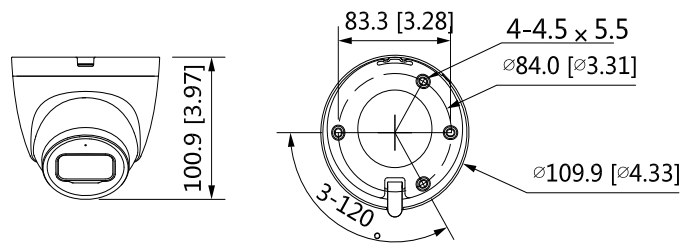

Power Consumption	Basic power consumption: 2.1W (12V DC), 2.5W (POE) Max power consumption (H.265, Max resolution, Max stream, WDR, IR full intensity, IVS): 5.7W (12V DC), 6.6W (POE)

Environment	
Operating Temperature	-40°C to +60°C (-40°F to +140°F)
Operating Humidity	≤95%
Storage Temperature	-40°C to +60°C (-40°F to +140°F)
Storage Humidity	≤95%
Protection	IP67

Structure	
Casing	Metal + Plastic
Dimensions	100.9 mm × Φ109.9 mm (3.97" × Φ4.33")
Net Weight	0.39 kg (0.86 lb)
Gross Weight	0.52 kg (1.15 lb)

Ordering Information		
Type	Part Number	Description
4MP Camera	DH-IPC-HDW2431TP-AS-S2	4MP WDR IR Eyeball Network Camera, PAL
	DH-IPC-HDW2431TN-AS-S2	4MP WDR IR Eyeball Network Camera, NTSC
Accessories	PFA130-E	Junction Box
	PFB203W	Wall mount
	PFA152-E	Pole mount
	PFM321D	DC12V1A Power adapter
	LR1002-1ET/1EC	Single-port long reach ethernet over coax extender
	PFM900-E	Integrated mount tester
	PFM114	TLC SD card

Junction Mount	Wall Mount	Pole Mount
PFA130-E	PFB203W	PFA152-E+PFB203W

Dimensions (mm[inch])

Accessories

Optional: